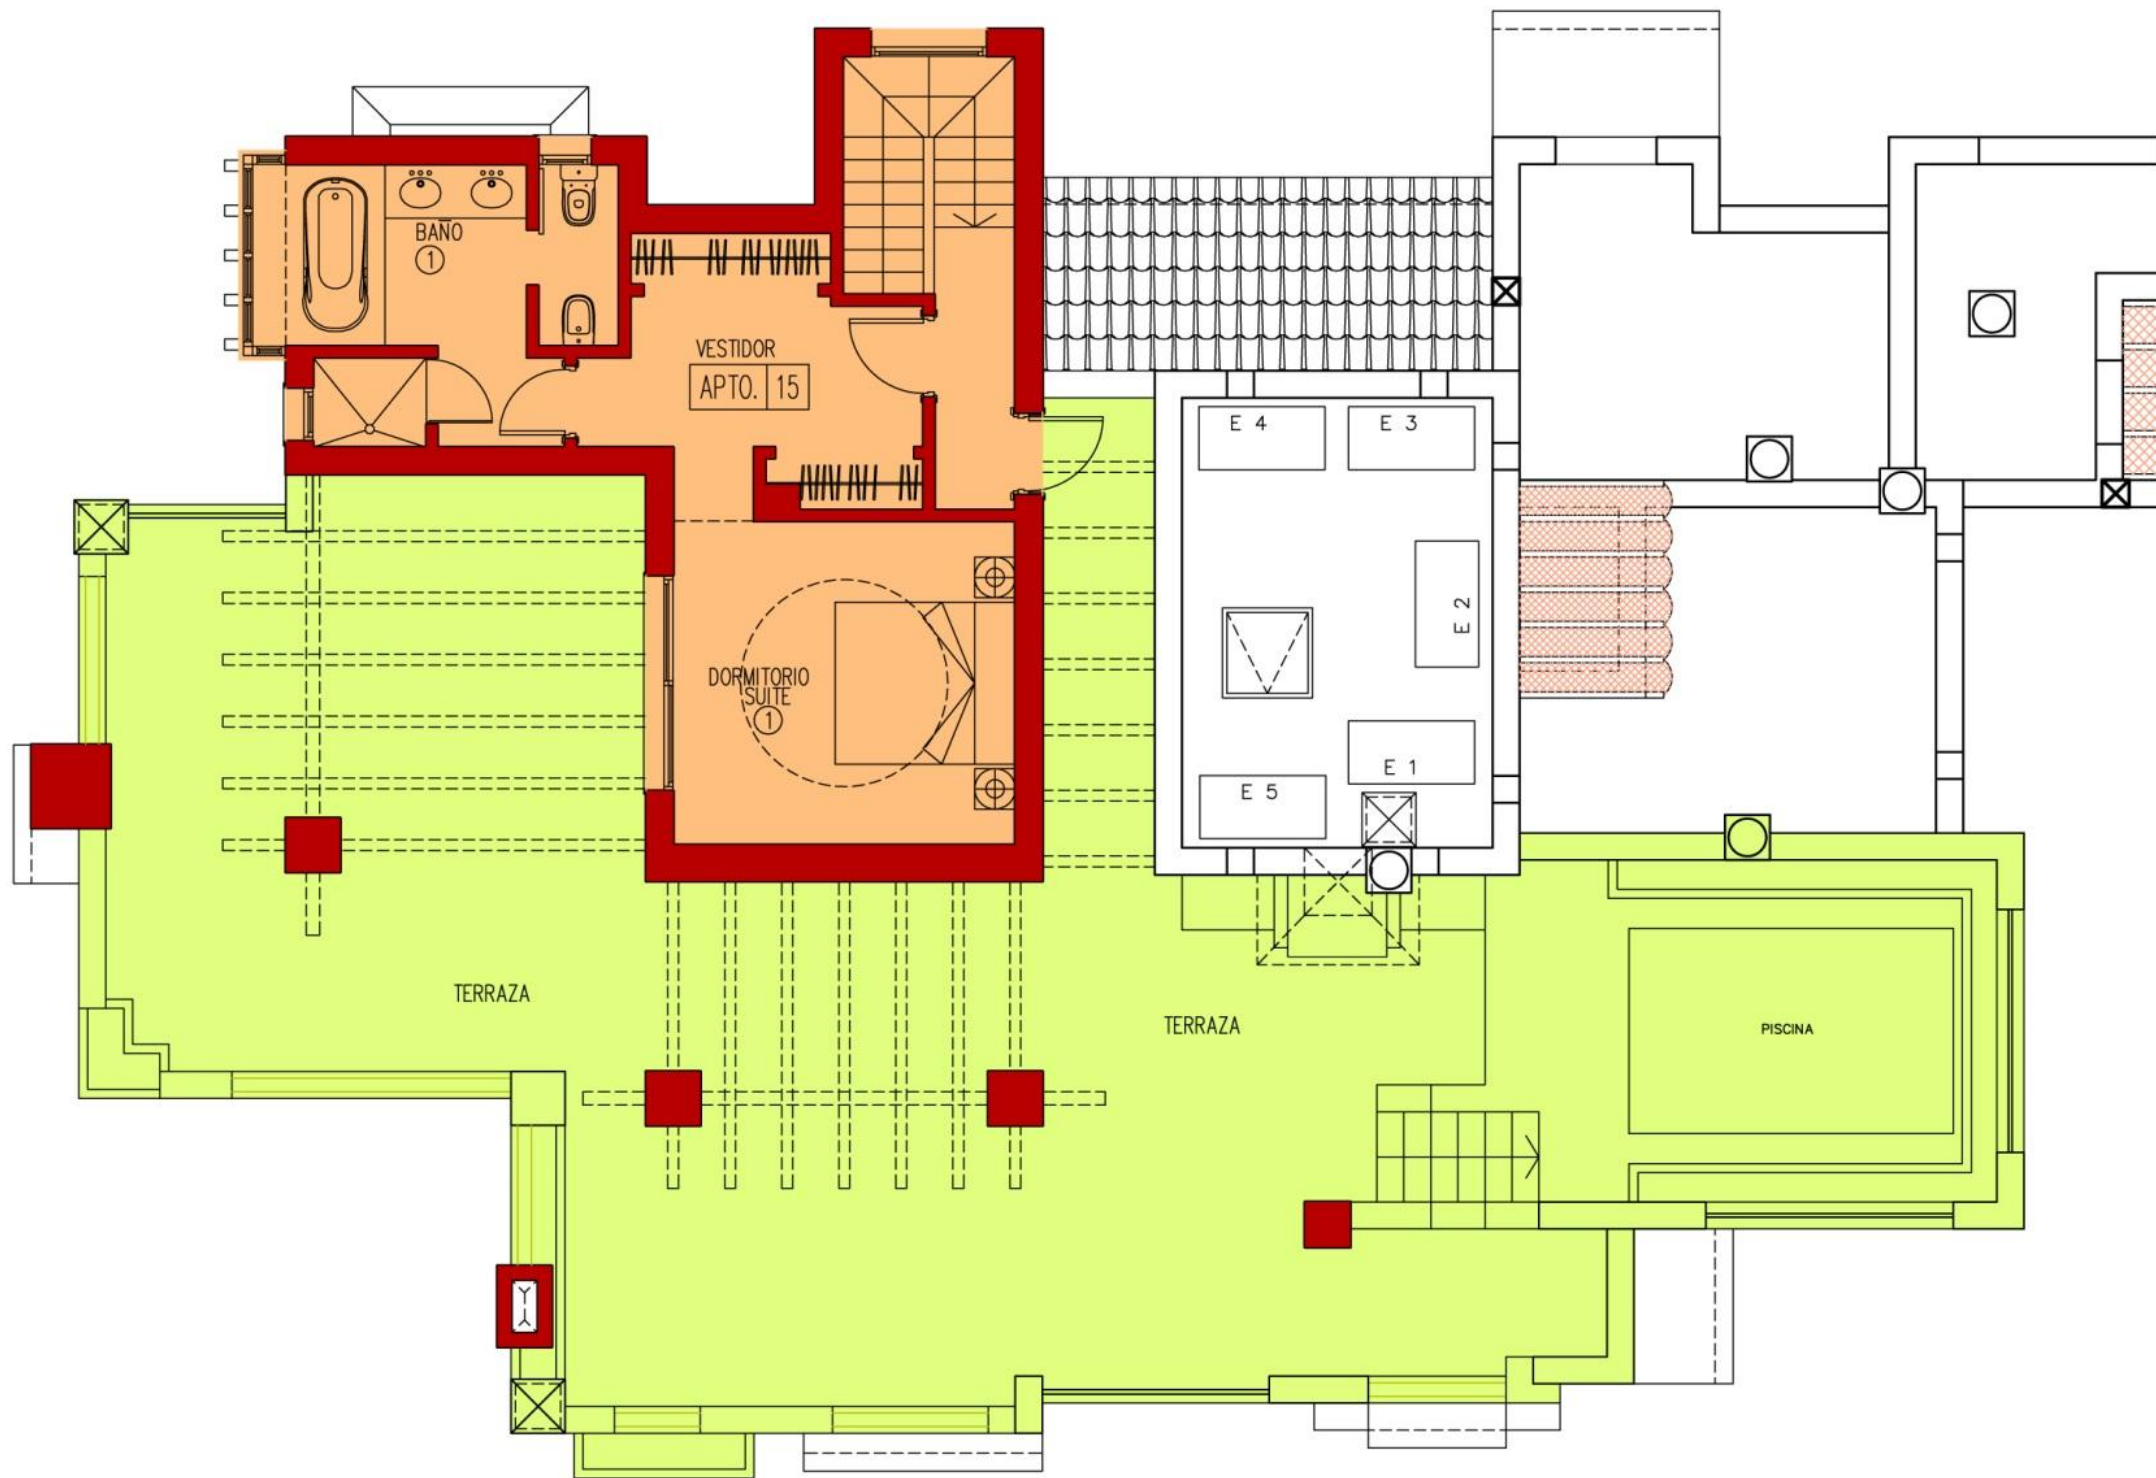

La Alzambra Hill Club

DUPLEX TYPE 2

3 bedrooms / 3 bathrooms

Built: 384,69 m²

FIRST FLOOR

SECOND FLOOR